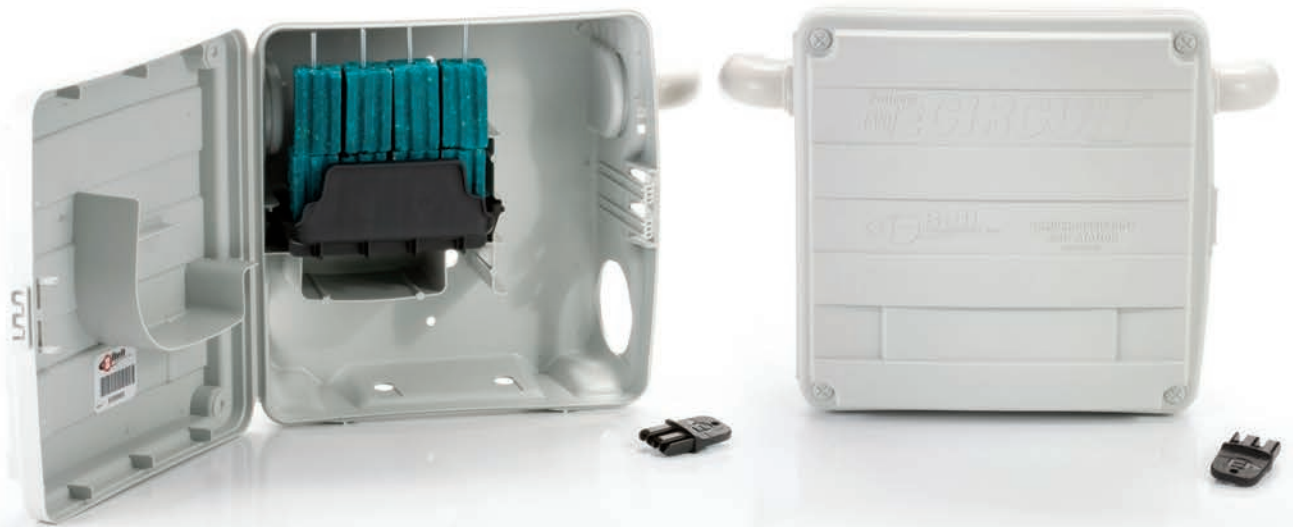

Protecta® EVO® CIRCUIT®

PATENT PENDING

THE ULTIMATE IN BAIT STATION DISCRETION

PRODUCT FEATURES:

- ▶ Built-in disguise includes connectors to make station simulate an electrical box; great for sensitive accounts
- ▶ Can be used horizontally or vertically
- ▶ Single locking mechanism for quick servicing
- ▶ Removable tray for easy cleaning
- ▶ Locking bait rods won't fall out during cleaning
- ▶ Dog & child tamper-resistant
- ▶ Can hold:

Vertically: 8 – 1 oz. bait BLOX on 4 vertical rods

Horizontally: 4 – 1 oz. bait BLOX on 4 rods

- or -

T-Rex™ rat trap or Mini-Rex™ mouse trap

PRODUCT	CODE	DIMENSIONS (in)	CASE QTY
Protecta Evo Circuit Gray	EC8806	9 x 9 1/2 x 4	6 Stations