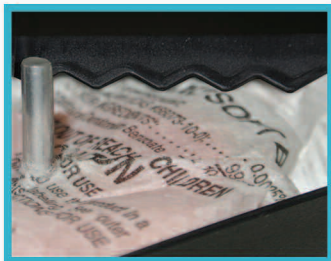

Protecta® EVO MOUSE™

PATENT PENDING

FAST SERVICE FOR FAST RESULTS

PRODUCT FEATURES:

- ▶ Speed of Service
 - EVO single-lock key allows for quick servicing
 - Holds twice as many BLOX as RTU so more mice can feed from station
- ▶ Versatility
 - EVO Mouse bait station works with either BLOX bait or Soft Bait
 - Bait rods included for added soft bait security
 - Place bait stations wherever rodents travel – around the perimeter of buildings, along rodent runways, in doorways, under pallets
 - Internal teeth clamp on soft bait paper to minimize paper displacement
 - Rounded back edge fits flush against wall coping in food accounts
- ▶ Quality
 - Built with special plastic polymer to extend the field life of the station and to withstand extreme environmental conditions
 - Designed with durable, one-piece construction living hinge

PRODUCT	CODE	INNER QTY	MASTER QTY
Protecta Evo Mouse	EM1212	12	144

More Than Meets The Eye

Madison, Wisconsin 53704 USA | Ph: (608) 241-0202 | Fax: (608) 241-9631

www.belllabs.com